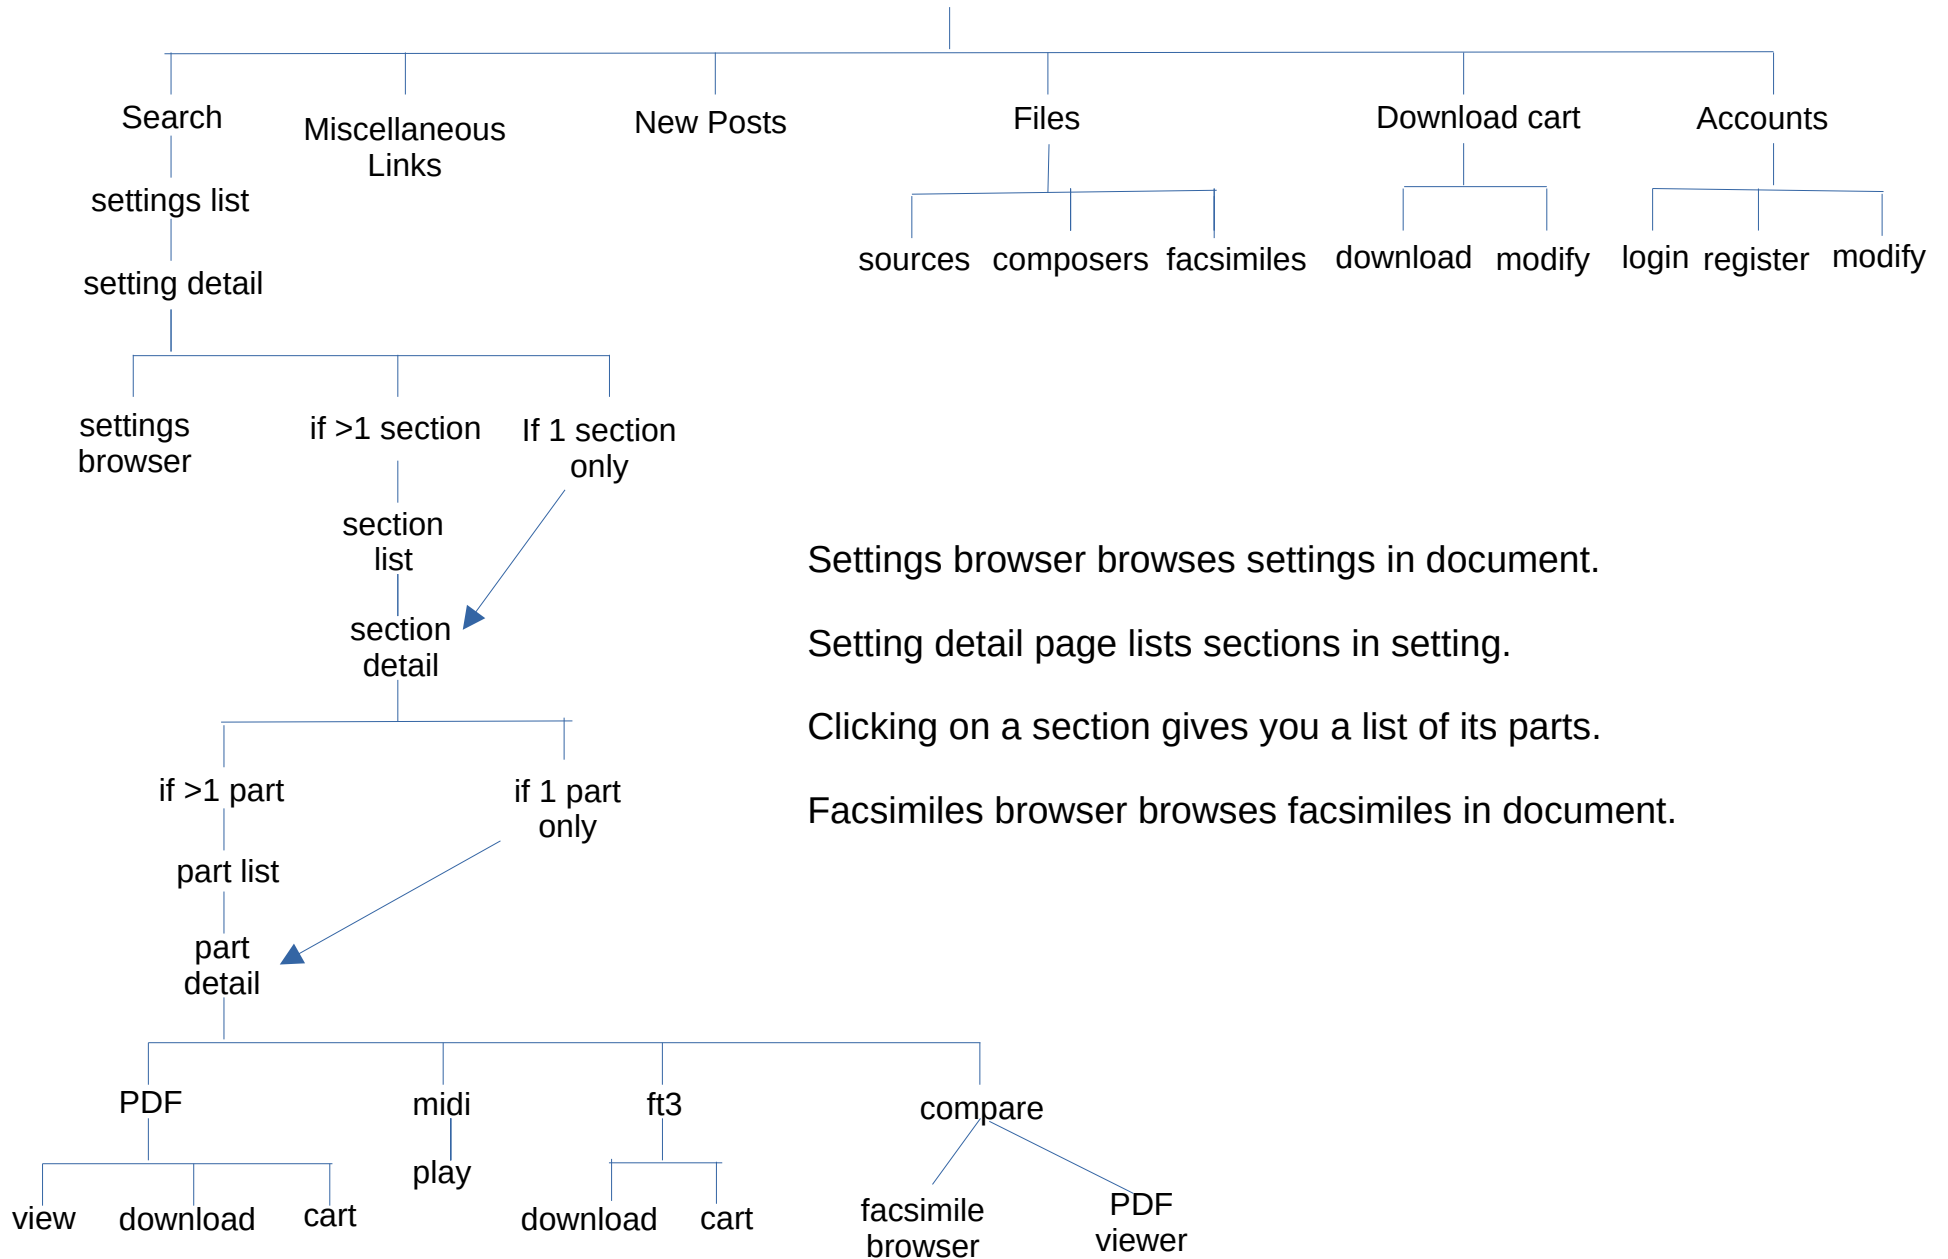

# Site Map

Home

Settings browser browses settings in document.

Setting detail page lists sections in setting.

Clicking on a section gives you a list of its parts.

Facsimiles browser browses facsimiles in document.